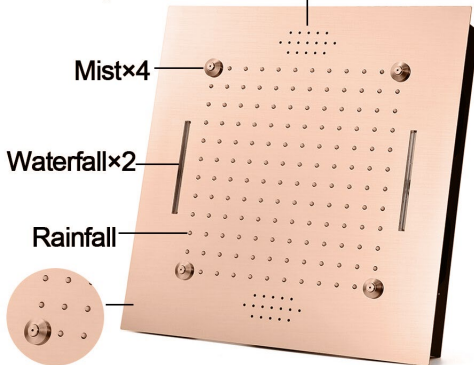

Shower head size: 20 x 20 inch

Each function can run all together and separately

Music and LED light work by electronic

All Metal Material: Solid Brass; Stainless Steel (top showerhead, hose)

Shower Head Mounting: Flush on ceiling

Hand Spray Hose: 59 inch

Water flow: 2.5 GPM ~ 5.5 GPM

Water pressure: 0.3 MPA ~ 1 MPA

Water pipe lines: 3/4 inch water pipes for the hot and cold water mixer inlet, the others are 1/2 inch

Product shown is only for installation display purpose

304 Stainless Steel

Speaker x 2 [500x500mm]

Water Pressure: 0.3-0.5MPA
Shower Flow Rate: 9-25L/min

All dimensions and specifications are nominal and may vary. Use actual products for accuracy in critical situations.

Shower Mixer

Unit: mm
Thread G1/2

All Function can be used at the same time.

38°C
Thermostatic Control

Main body
Brass casting body

Embedded Depth: 60mm

Product shown is only for installation display purpose