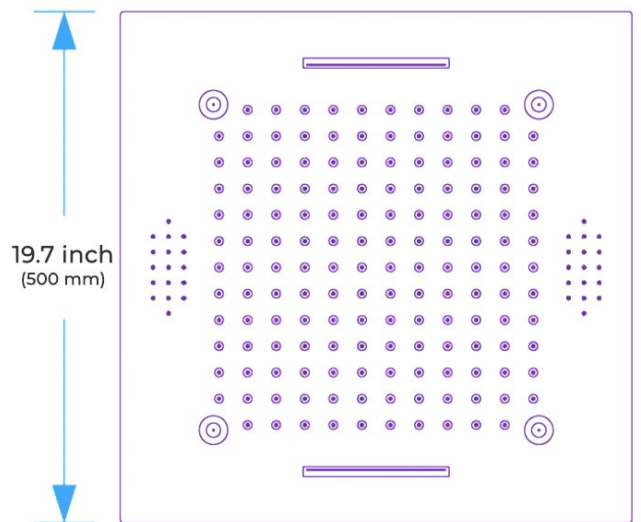

Shower head size: 20 x 20 inch

Each function can run all together and separately

Music and LED light work by electronic

All Metal Material: Solid Brass; Stainless Steel (top showerhead, hose)

Shower Head Mounting: Flush on ceiling

Hand Spray Hose: 59 inch

Water flow: 2.5 GPM ~ 5.5 GPM

Water pressure: 0.3 MPA ~ 1 MPA

Water pipe lines: 3/4 inch water pipes for the hot and cold water mixer inlet, the others are 1/2 inch

Product shown is only for installation display purpose

304 Stainless Steel

Speaker x 2 [500x500mm]

Water Pressure: 0.3-0.5MPA
Shower Flow Rate: 9-25L/min

All dimensions and specifications are nominal and may vary. Use actual products for accuracy in critical situations.

Shower Mixer

Unit: mm
Thread G1/2

All Function can be used at the same time.

38°C
Thermostatic Control

Main body
Brass casting body

Embedded Depth: 60mm

Product shown is only for installation display purpose