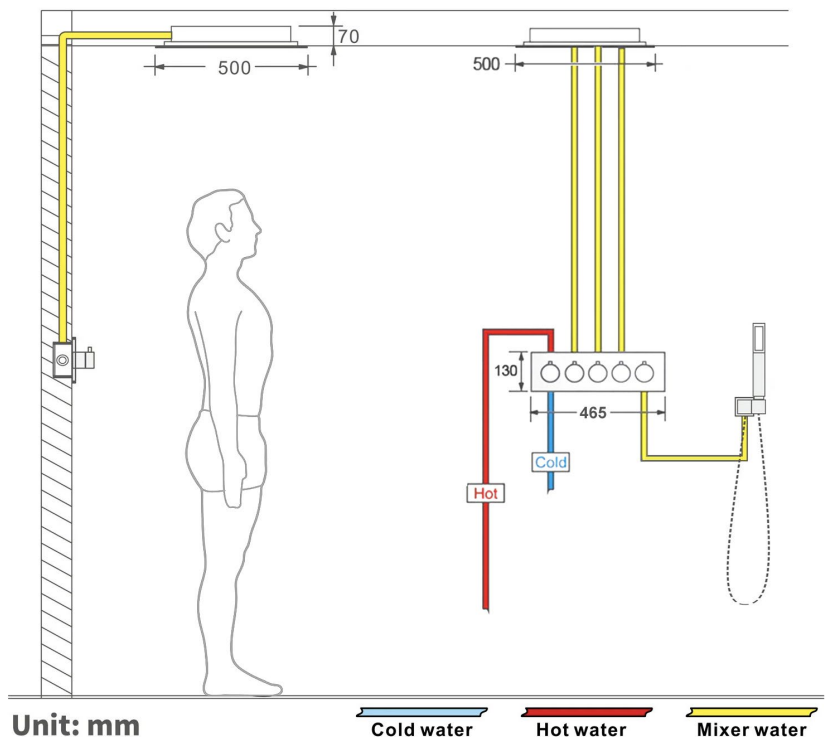

Shower head size: 20 x 20 inch

Each function can run all together and separately

Music and LED light work by electronic

All Metal Material: Solid Brass; Stainless Steel (top showerhead, hose)

Shower Head Mounting: Flush on ceiling

Hand Spray Hose: 59 inch

Water flow: 2.5 GPM ~ 5.5 GPM

Water pressure: 0.3 MPA ~ 1 MPA

Water pipe lines: 3/4 inch water pipes for the hot and cold water mixer inlet, the others are 1/2 inch

Product shown is only for installation display purpose

Shower Mixer

Unit: mm
Thread G1/2

All Function can be used at the same time.

38°C
Thermostatic Control

Main body
Brass casting body

Embedded Depth: 60mm

Product shown is only for installation display purpose

Hand Shower

Flow Rate: 2.0 GPM / 7.6 LPM

Shower Mixer Connections

Unit: mm

Cold water Hot water Mixer water