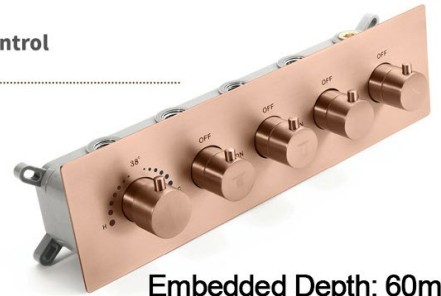

ROSE GOLD THERMOSTATIC REMOTE CONTROLLED MUSICAL RECESSED CEILING MOUNT MIST WATERFALL RAINFALL SHOWER SYSTEM WITH HAND SHOWER SPECIFICATIONS

Shower Head

Shower Head 3 Functions: Waterfall, Rainfall & Mist

Shower head size: 20 x 20 inch

Each function can run all together and separately

Music and LED light work by electronic

All Metal Material: Solid Brass; Stainless Steel (top showerhead, hose)

Shower Head Mounting: Flush on ceiling

Shower Mixer

Unit: mm
Thread G1/2

All Function can be used at the same time.

38°C
Thermostatic Control

Main body
Brass casting body

Embedded Depth: 60mm

Product shown is only for installation display purpose