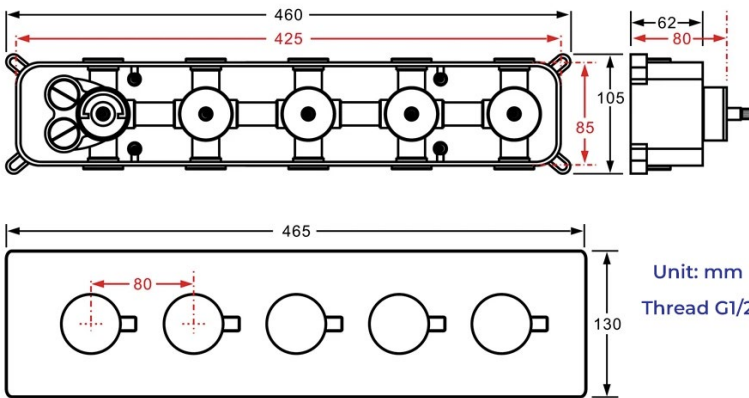

Shower head size: 20 x 20 inch

Each function can run all together and separately

Music and LED light work by electronic

All Metal Material: Solid Brass; Stainless Steel (top showerhead, hose)

Shower Head Mounting: Flush on ceiling

Hand Spray Hose: 59 inch

Water flow: 2.5 GPM ~ 5.5 GPM

Water pressure: 0.3 MPA ~ 1 MPA

Water pipe lines: 3/4 inch water pipes for the hot and cold water mixer inlet, the others are 1/2 inch

Product shown is only for installation display purpose

304 Stainless Steel

Speaker x 2 [500x500mm]

Water Pressure: 0.3-0.5MPA
Shower Flow Rate: 9-25L/min

All dimensions and specifications are nominal and may vary. Use actual products for accuracy in critical situations.

Shower Mixer

Unit: mm
Thread G1/2

All Function can be used at the same time.

38°C
Thermostatic Control

Main body
Brass casting body

Embedded Depth: 60mm

Product shown is only for installation display purpose