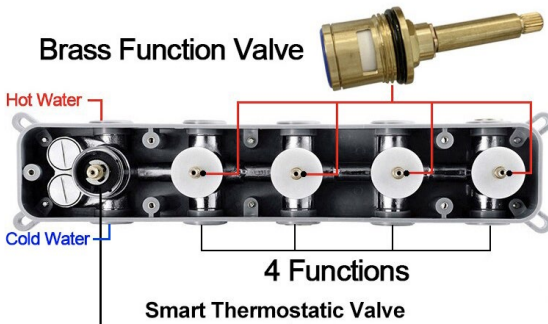

Shower head size: 20 x 20 inch

Each function can run all together and separately

Music and LED light work by electronic

All Metal Material: Solid Brass; Stainless Steel (top showerhead, hose)

Shower Head Mounting: Flush on ceiling

Hand Spray Hose: 59 inch

Water flow: 2.5 GPM ~ 5.5 GPM

Water pressure: 0.3 MPA ~ 1 MPA

Water pipe lines: 3/4 inch water pipes for the hot and cold water mixer inlet, the others are 1/2 inch

Product shown is only for installation display purpose

304 Stainless Steel

Speaker x 2 [500x500mm]

Water Pressure: 0.3-0.5MPA
Shower Flow Rate: 9-25L/min

All dimensions and specifications are nominal and may vary. Use actual products for accuracy in critical situations.

Shower Mixer

Unit: mm
Thread G1/2

All Function can be used at the same time.

38°C
Thermostatic Control

Main body
Brass casting body

Embedded Depth: 60mm

Product shown is only for installation display purpose