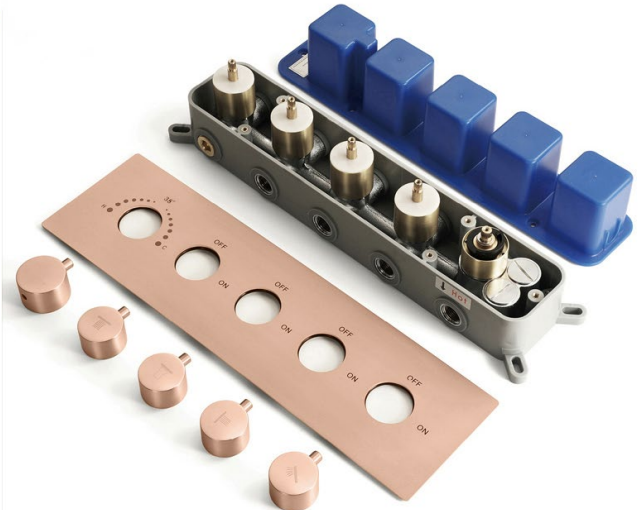

ROSE GOLD THERMOSTATIC REMOTE CONTROLLED MUSICAL RECESSED CEILING MOUNT MIST WATERFALL RAINFALL SHOWER SYSTEM WITH HAND SHOWER SPECIFICATIONS

Shower Head

Shower Head 3 Functions: Waterfall, Rainfall & Mist

Shower head size: 20 x 20 inch

Each function can run all together and separately

Music and LED light work by electronic

All Metal Material: Solid Brass; Stainless Steel (top showerhead, hose)

Shower Head Mounting: Flush on ceiling

Shower Mixer

Unit: mm
Thread G1/2

All Function can be used at the same time.

38°C
Thermostatic Control

Main body
Brass casting body

Embedded Depth: 60mm

Product shown is only for installation display purpose